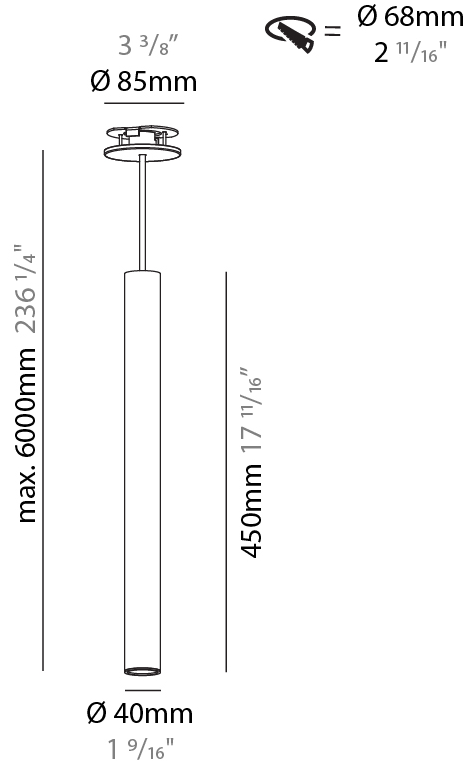

GENERAL

Series: Hangover
Subseries: Hangover Monopoint Recessed Canopy
Brand: Prolicht
Division: Architectural
Mounting Type: Suspension
Mounting Location: Ceiling
Subcategory: Pendant

PHYSICAL

Shape: Cylinder
Diameter (mm): 40
Diameter (in): 1 9/16
Height (mm): 450
Height (in): 17 11/16
Max. Overall Height (mm): 2450
Max. Overall Height (in): 96 7/16
Light Distribution: Downlight
Diffuser: Shine Ring 0-6
Fixture Finish: SSR / BKV / CWI / CRY / HAB / UFT / ITA / RUA / FTG / MYG / LOD / PUS / FRO / FUP / KIA / POP / BLS / SPG / MEY / GOH / GUM / CHC / COM / ABZ / JAG / OBR / MOS / ROR
Fixture Material: Aluminum
Cable Details: 2000mm / 6000mm Cable in White / Black / Orange / Red
Cut-out Measurements: 68mm / 2 11/16"

ELECTRICAL

Lamp Type: LED (Zhaga Standard)
Input Wattage (W): 10.9
Total Output Wattage (W): 9
Dimming: Non-Dimmable
Driver Included: Yes
Driver Location: Integrated
Driver Type: Constant Current
Driver Class: Class 2
Input Voltage (V): 120
Constant Current (MA): 500
Upon Request: Remote: 0-10Vdc dimming / Phase dimming 120Vac

LED

Number of LEDs: 1
Color Temperature (°K): 2700 / 3000 / 4000
Max. Delivered Lumen (lm): 842
CRI: >90 CRI
Lamp Life (hrs): 50000
Upon Request: ***3500K available in minimum quantities (larger quantities upon request)

OPTICAL

Reflector°: 40 / 50

RATINGS AND CERTIFICATIONS

Certified By: Certified for North American Standards
IP rating: IP20